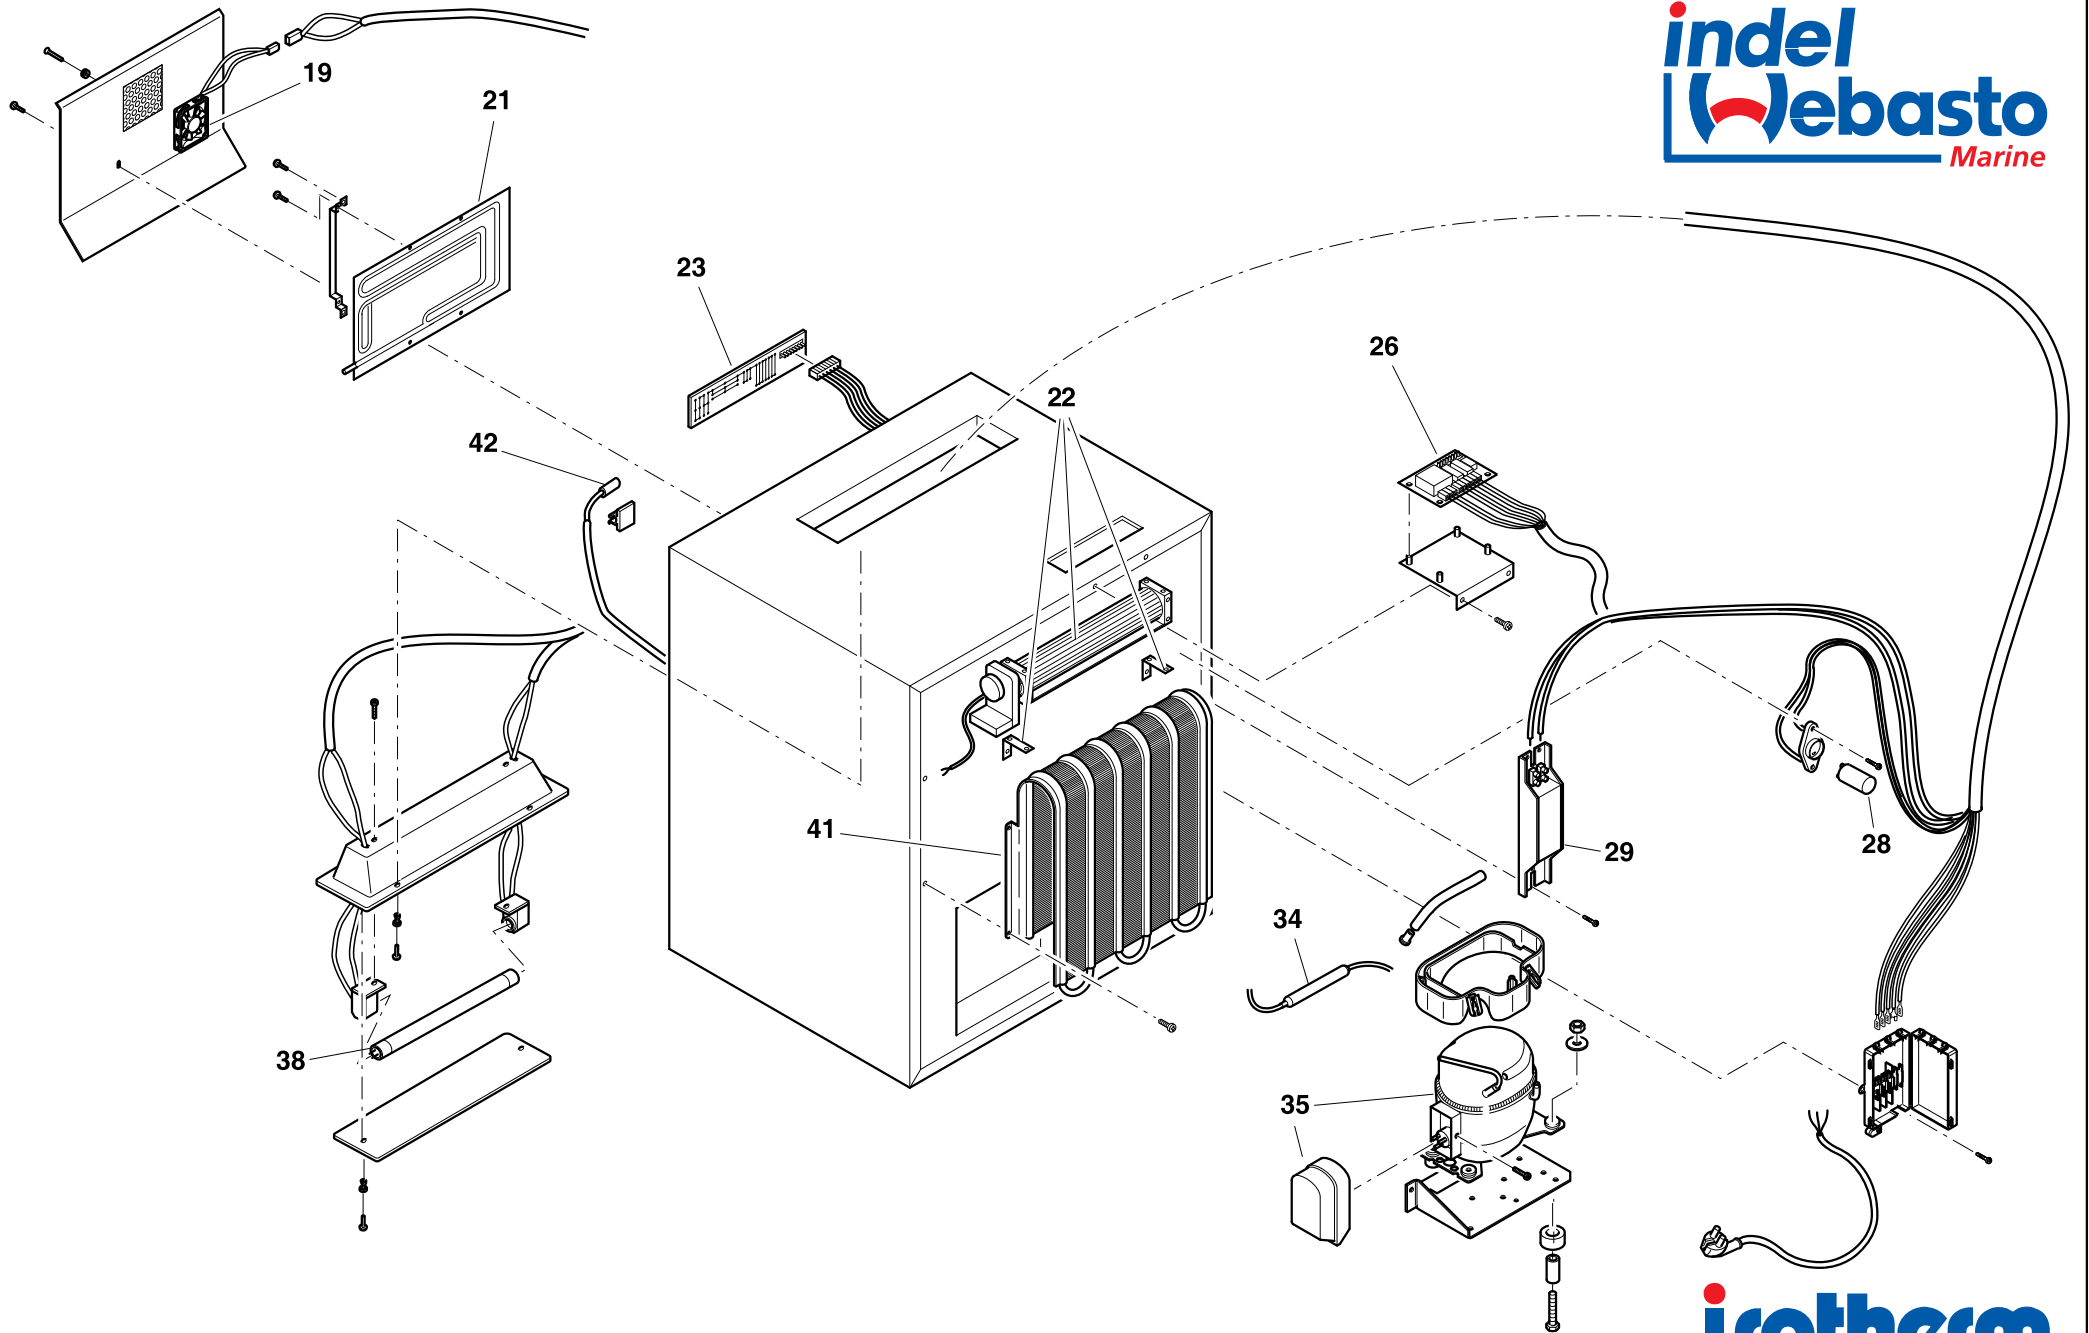

CANTINA 35 BOTTIGLIE - CABINET

CANTINA 35 BOTTIGLIE - COOLING UNIT

NUMERO NUMBER	CODICE ARTICOLO ITEM CODE	DESCRIZIONE ARTICOLO ITEM DESCRIPTION
3	SCB00004AA	LAMIERA SUPERIORE COPERTURA CANTINA 23 BOTTIGLIE UPPER COVER FOR WINE CELLAR 23 BOTTLES
4	SHA00086AA	MASCHERINA TEMPERATURA CANTINA DIVINO 35 BOTTIGLIE TEMPERATURE LABEL WINE CELLAR DIVINO 35 BOTTLES
7	SGB00170AA	FERMOPORTA CANTINA DIVINO 23/35 BOTTIGLIE BLOCK DOOR WINE CELLAR DIVINO 23/35 BOTTLES
8	SGB00260AA	FLANGIA APERTURA DESTRA RIGHT OPENING FLANGE
8	SGB00261AA	FLANGIA APERTURA SINISTRA LEFT OPENING FLANGE
10	SGF00027AA	CHIUSURA SICUREZZA SOUTHCO CANTINA DIVINO 23/35 BOTTIGLIE GRABBER DOOR CATCH WINE CELLAR DIVINO 23/35 BOTTLES
11	SGD00044AA	MANIGLIA COMPLETA DI VITI PER CANTINA DIVINO 23/35 BOTTIGLIE HANDLE WITH SCREWS FOR DIVINO WINE CELLAR 23/35 BOTTLES
12	SGC00286AA	PORTA VETRO CANTINA 35 BOTTIGLIE DX GLASS DOOR RH WINE CELLAR 35 BOTTLES
13	SBE00208AA	GRIGLIA CANTINA DIVINO 23/35 BOTTIGLIE CORTA SHORT SHELF WINE CELLAR DIVINO 23/35
14	SBE00209AA	GRIGLIA CANTINA DIVINO 23/35 BOTTIGLIE LUNGA LONG SHELF WINE CELLAR DIVINO 23/35
16	SDF00080AA	TAPPETINO ANTISCIVOLO CANTINA DIVINO 23/35 BOTTIGLIE RIF. 1.5.621.2/0 ANTI SLIP MAT WINE CELLAR DIVINO 23/35 BOTTLES REF. 1.5.621.2/0
19	SBG00016AB	VENTOLA INTERNA PER CANTINA DIVINO 23/35 BOTTIGLIE 230V INTERNAL FAN FOR DIVINO WINE CELLAR 23/35 BOTTIGLIE 230V
21	SBF00112AA	EVAPORATORE CANTINA 36 BOTTIGLIE WINE CELLAR 36 BOTTLES EVAPORATOR
22	SBG00042AA	VENTILATORE ORRIZZONTALE POSTERIORE CANTINA DIVINO 23/35 BOTTIGLIE 230V HORIZONTAL FAN WINE CELLAR DIVINO 23/35 BOTTLES 230V
22	SBG00043AA	VENTILATORE ORRIZZONTALE POSTERIORE CANTINA DIVINO 23/35 BOTTIGLIE 115V HORIZONTAL FAN WINE CELLAR DIVINO 23/35 BOTTLES 115V
23	SEG00054AA	SCHEDA DISPLAY TERMOSTATO CANTINA DIVINO 35 BOTTIGLIE 115/230V THERMOSTAT DISPLAY EL. BOARD WINE CELLAR DIVINO 35 BOTTLES 115/230V
26	SEG00055AA	SCHEDA DI POTENZA PER CANTINA 23/35 BOTTIGLIE 115V POWER CARD FOR WINE CELLAR 23/35 BOTTLES 115V
26	SEG00056AA	SCHEDA DI POTENZA PER CANTINA 35 BOTTIGLIE 230V POWER CARD FOR WINE CELLAR 35 BOTTLES 230V
28	SED00039AA	STARTER CANTINA DIVINO 23/35 BOTTIGLIE 115/230V DIVINO WINE CELLAR 23/35 BOTTLES STARTER 115/230V
29	SEH00015LA	ALIMENTATORE PER LAMPADE CANTINA DIVINO 23/35 BOTTIGLIE 230V LAMP POWER PACK WINE CELLAR DIVINO 23/35 BOTTLES 230V
29	SEH00016MA	ALIMENTATORE PER LAMPADE CANTINA DIVINO 23/35 BOTTIGLIE 115V LAMP POWER PACK WINE CELLAR DIVINO 23/35 BOTTLES 115V
34	SBD00073AA	FILTRO 10Gr PER R134a B041 TUBO 5+2mm D. 16 L. 119 (CRUISE/DANFOSS) FILTER 10Gr FOR R134a B041 TUBE 5+2mm (CRUISE/DANFOSS)
35	SBA00050LA	COMPRESSORE CANTINA DIVINO 23/35 BOTTIGLIE 230V WINE CELLAR DIVINO 23/35 BOTTLES COMPRESSOR 230V
35	SBA00050HA	COMPRESSORE CANTINA DIVINO 23/35 BOTTIGLIE 115V WINE CELLAR DIVINO 23/35 BOTTLES COMPRESSOR 115V
36	SEG00048NA	PTC STARTER COMPRESSORE CANTINA DIVINO 23/35 BOTTIGLIE 115/230V COMPRESSOR PTC STARTER WINE CELLAR DIVINO 23/35 BOTTLES 115/230V
38	SEC00039AA	LAMPADA NEON PER CANTINA DIVINO 23/35 BOTTIGLIE 115/230V NEON LAMP FOR DIVINO WINE CELLAR 23/35 BOTTLES 115/230V
41	SBD00146AA	CONDENSATORE CANTINA DIVINO 35 BOTTIGLIE CONDENSER WINE CELLAR DIVINO 35 BOTTLES
42	SEB00149AA	SONDA TEMPERATURA CANTINA DIVINO 23/35 BOTTIGLIE RIF. K220 TEMPERATURE PROBE WINE CELLAR DIVINO 23/35 BOTTLES REF. K220