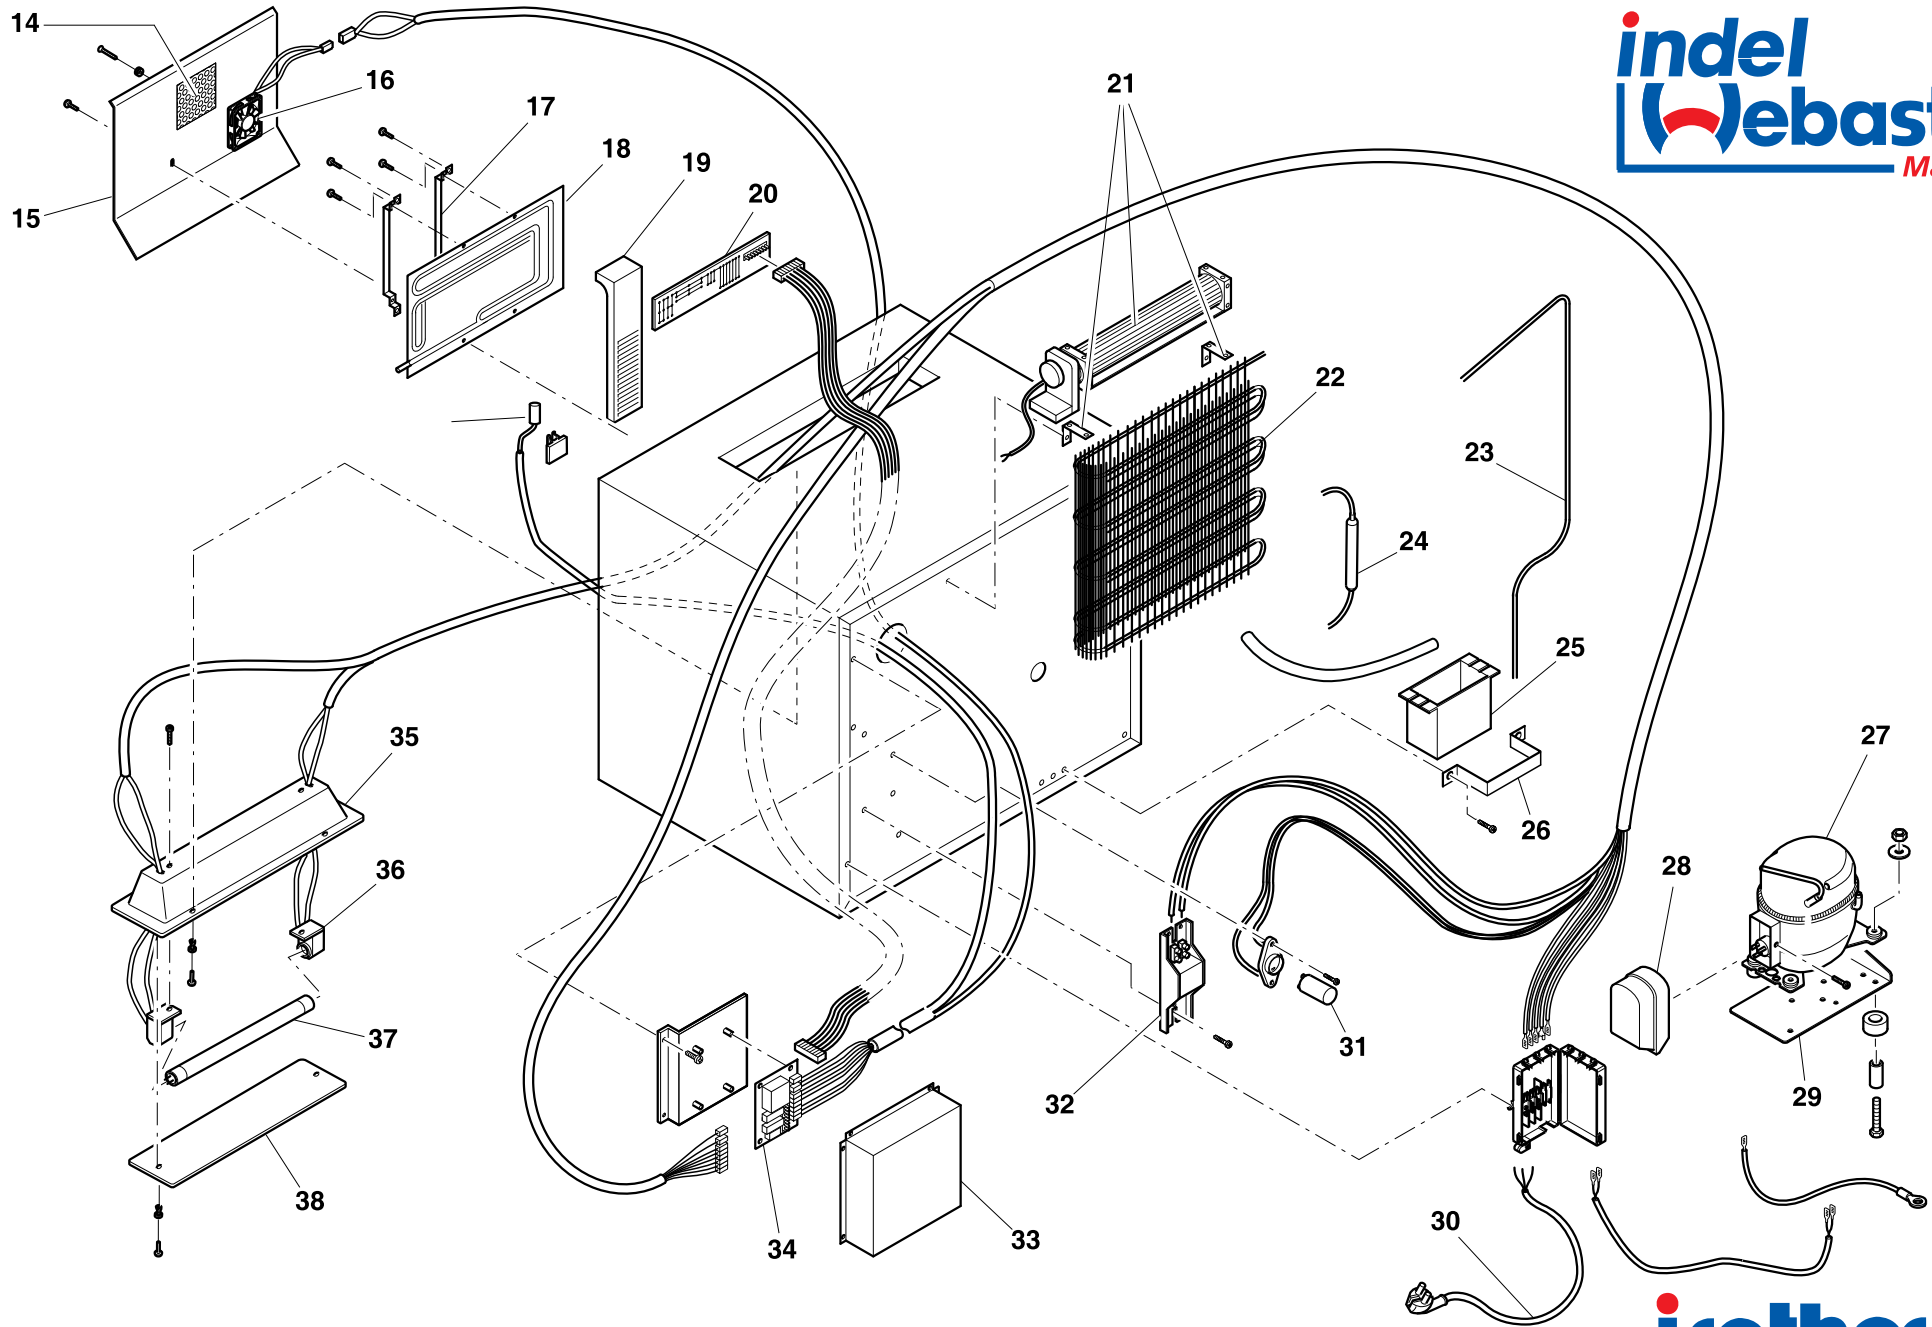

CANTINA 23 BOTTIGLIE - CABINET

CANTINA 23 BOTTIGLIE - COOLING UNIT

NUMERO NUMBER	CODICE ARTICOLO ITEM CODE	DESCRIZIONE ARTICOLO ITEM DESCRIPTION
3	SHA00085AA	MASCHERINA TEMPERATURA CANTINA DIVINO 23 BOTTIGLIE TEMPERATURE LABEL WINE CELLAR DIVINO 23 BOTTLES
5	SGB00170AA	FERMOPORTA CANTINA DIVINO 23/35 BOTTIGLIE BLOCK DOOR WINE CELLAR DIVINO 23/35 BOTTLES
6	SGB00171AA	FLANGIA APERTURA DESTRA RIGHT OPENING FLANGE
6	SGB00259AA	FLANGIA APERTURA SINISTRA FLANGE LEFT OPENING
7	SGF00027AA	CHIUSURA SICUREZZA SOUTHCO CANTINA DIVINO 23/35 BOTTIGLIE GRABBER DOOR CATCH WINE CELLAR DIVINO 23/35 BOTTLES
9	SGD00044AA	MANIGLIA COMPLETA DI VITI PER CANTINA DIVINO 23/35 BOTTIGLIE HANDLE WITH SCREWS FOR DIVINO WINE CELLAR 23/35 BOTTLES
10	SGC00270AA	PORTA VETRO CANTINA 23 BOTTIGLIE DX GLASS DOOR RH WINE CELLAR 23 BOTTLES
11	SBE00208AA	GRIGLIA CANTINA DIVINO 23/35 BOTTIGLIE CORTA SHORT SHELF WINE CELLAR DIVINO 23/35
12	SBE00209AA	GRIGLIA CANTINA DIVINO 23/35 BOTTIGLIE LUNGA LONG SHELF WINE CELLAR DIVINO 23/35
14	SDF00080AA	TAPPETINO ANTISCIVOLO CANTINA DIVINO 23/35 BOTTIGLIE RIF. 1.5.621.2/0 ANTI SLIP MAT WINE CELLAR DIVINO 23/35 BOTTLES REF. 1.5.621.2/0
16	SBG00016AB	VENTOLA INTERNA PER CANTINA DIVINO 23/35 BOTTIGLIE 230V INTERNAL FAN FOR DIVINO WINE CELLAR 23/35 BOTTIGLIE 230V
18	SBF00001AA	EVAPORATORE CANTINA DIVINO 23 BOTTIGLIE WINE CELLAR DIVINO 23 BOTTLES EVAPORATOR
20	SEG00052AA	SCHEDA DISPLAY TERMOSTATO CANTINA DIVINO 23 BOTTIGLIE 115V THERMOSTAT DISPLAY EL. BOARD WINE CELLAR DIVINO 23 BOTTLES 115V
20	SEG00053AA	SCHEDA DISPLAY TERMOSTATO CANTINA DIVINO 23 BOTTIGLIE 230V THERMOSTAT DISPLAY EL. BOARD WINE CELLAR DIVINO 23 BOTTLES 230V
21	SBG00042AA	VENTILATORE ORRIZZONTALE POSTERIORE CANTINA DIVINO 23/35 BOTTIGLIE 230V HORIZONTAL FAN WINE CELLAR DIVINO 23/35 BOTTLES 230V
21	SBG00043AA	VENTILATORE ORRIZZONTALE POSTERIORE CANTINA DIVINO 23/35 BOTTIGLIE 115V HORIZONTAL FAN WINE CELLAR DIVINO 23/35 BOTTLES 115V
22	SBD00147AA	CONDENSATORE CANTINA DIVINO 23 BOTTIGLIE CONDENSER WINE CELLAR DIVINO 23 BOTTLES
23	SEB00149AA	SONDA TEMPERATURA CANTINA DIVINO 23/35 BOTTIGLIE RIF. K220 TEMPERATURE PROBE WINE CELLAR DIVINO 23/35 BOTTLES REF. K220
24	SBD00073AA	FILTRO 10Gr PER R134a B041 TUBO 5+2mm D. 16 L. 119 (CRUISE/DANFOSS) FILTER 10Gr FOR R134a B041 TUBE 5+2mm (CRUISE/DANFOSS)
27	SBA00050LA	COMPRESSORE CANTINA DIVINO 23/35 BOTTIGLIE 230V WINE CELLAR DIVINO 23/35 BOTTLES COMPRESSOR 230V
27	SBA00050HA	COMPRESSORE CANTINA DIVINO 23/35 BOTTIGLIE 115V WINE CELLAR DIVINO 23/35 BOTTLES COMPRESSOR 115V
28	SEG00048NA	PTC STARTER COMPRESSORE CANTINA DIVINO 23/35 BOTTIGLIE 115/230V COMPRESSOR PTC STARTER WINE CELLAR DIVINO 23/35 BOTTLES 115/230V
31	SED00039AA	STARTER CANTINA DIVINO 23/35 BOTTIGLIE 115/230V DIVINO WINE CELLAR 23/35 BOTTLES STARTER 115/230V
32	SEH00016LA	ALIMENTATORE PER LAMPADINE CANTINA DIVINO 23/35 BOTTIGLIE 115V LAMP POWER PACK WINE CELLAR DIVINO 23/35 BOTTLES 115V
32	SEH00015LA	ALIMENTATORE PER LAMPADINE CANTINA DIVINO 23/35 BOTTIGLIE 230V LAMP POWER PACK WINE CELLAR DIVINO 23/35 BOTTLES 230V
34	SEG00046LA	SCHEDA DI POTENZA PER CANTINA 23/36 BOTTIGLIE 230V POWER CARD FOR WINE CELLAR 23/35 BOTTLES 230V
34	SEG00055AA	SCHEDA DI POTENZA PER CANTINA 23/35 BOTTIGLIE 115V POWER CARD FOR WINE CELLAR 23/35 BOTTLES 115V
37	SEC00039AA	LAMPADA NEON PER CANTINA DIVINO 23/35 BOTTIGLIE 115/230V NEON LAMP FOR DIVINO WINE CELLAR 23/35 BOTTLES 115/230V