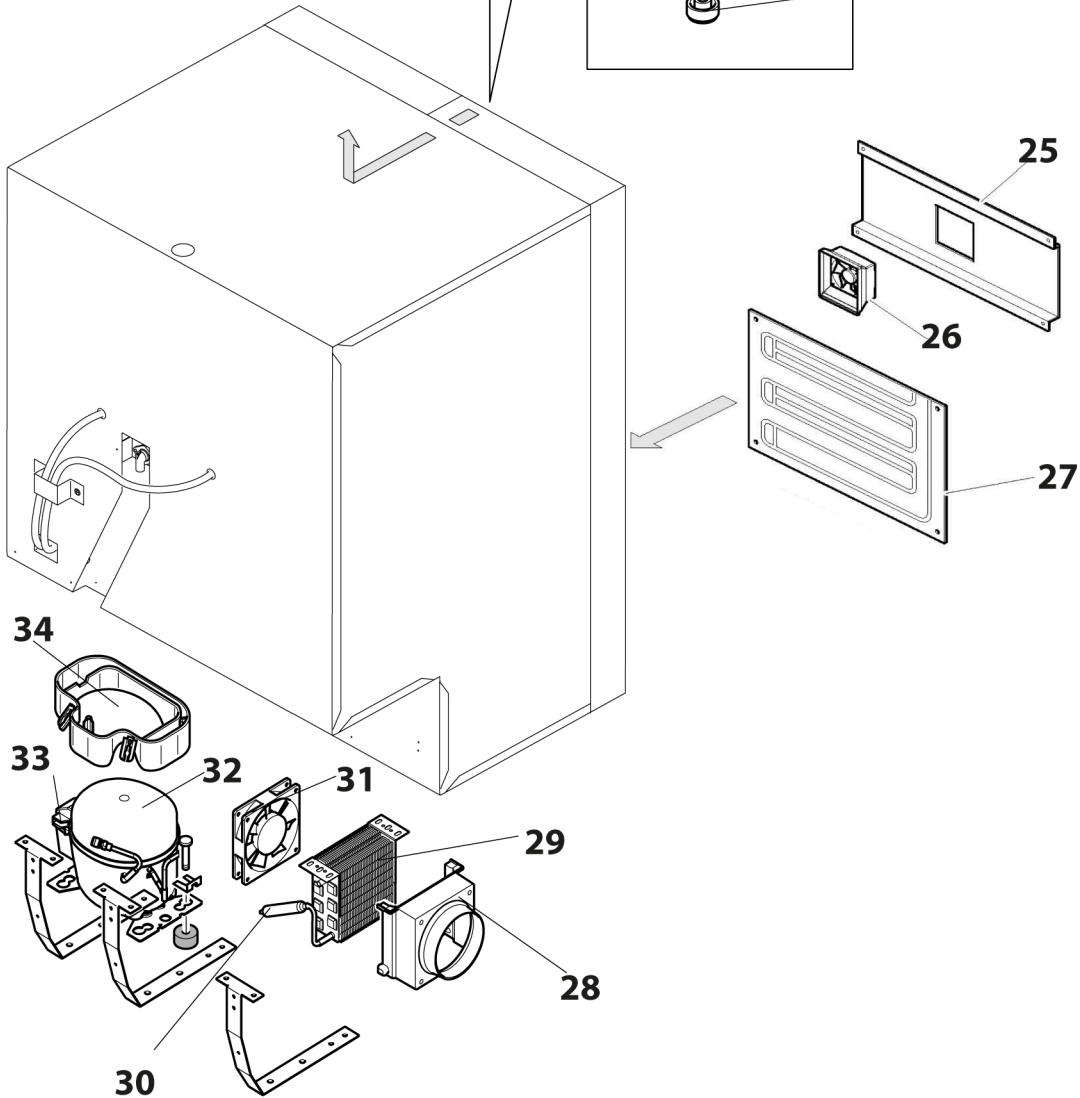

CRUISE 320 COMBI INOX - FRIDGE, FREEZER - FREEZER

SPARE PARTS

A