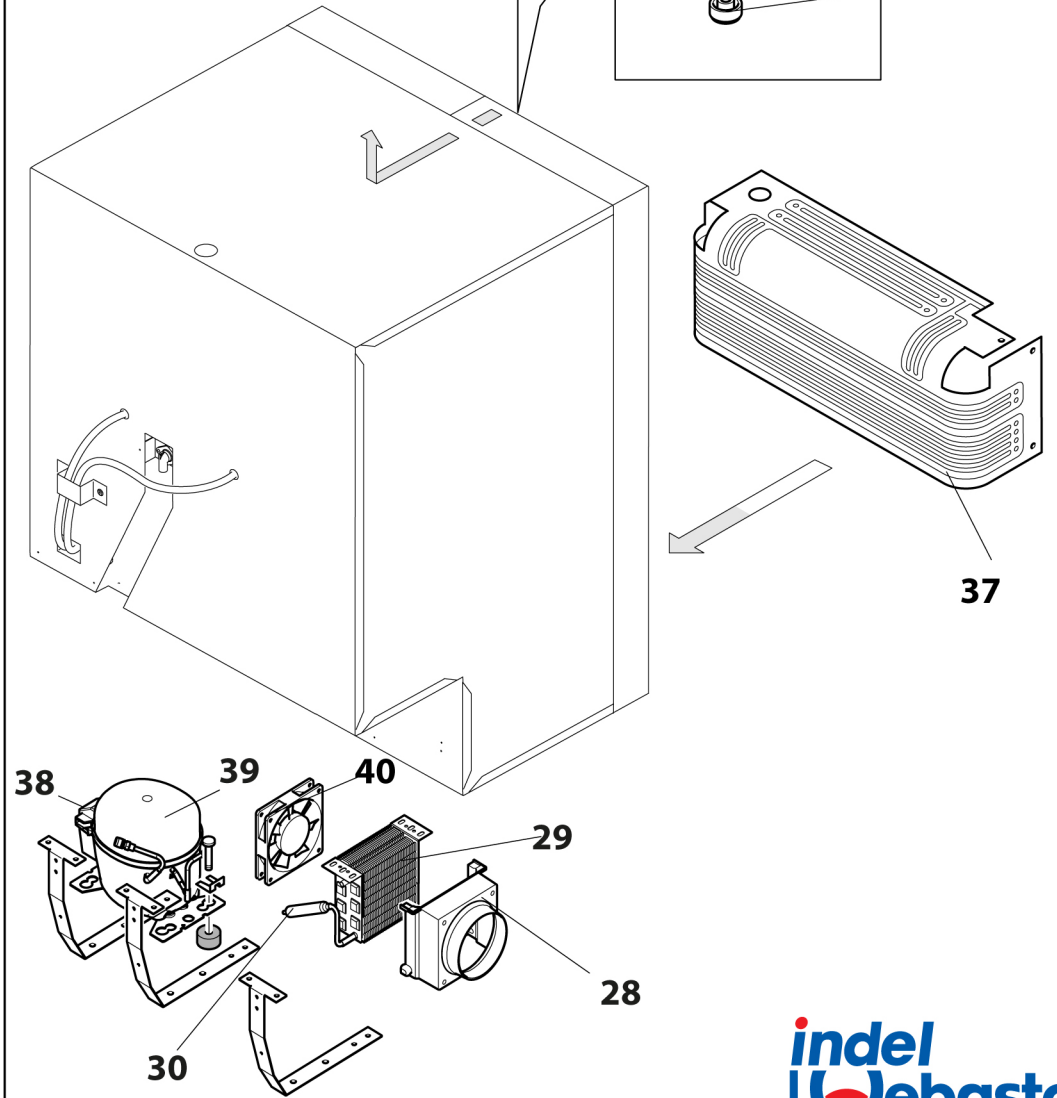

CRUISE 320 COMBI INOX - FRIDGE, FREEZER - FREEZER

SPARE PARTS

A

B